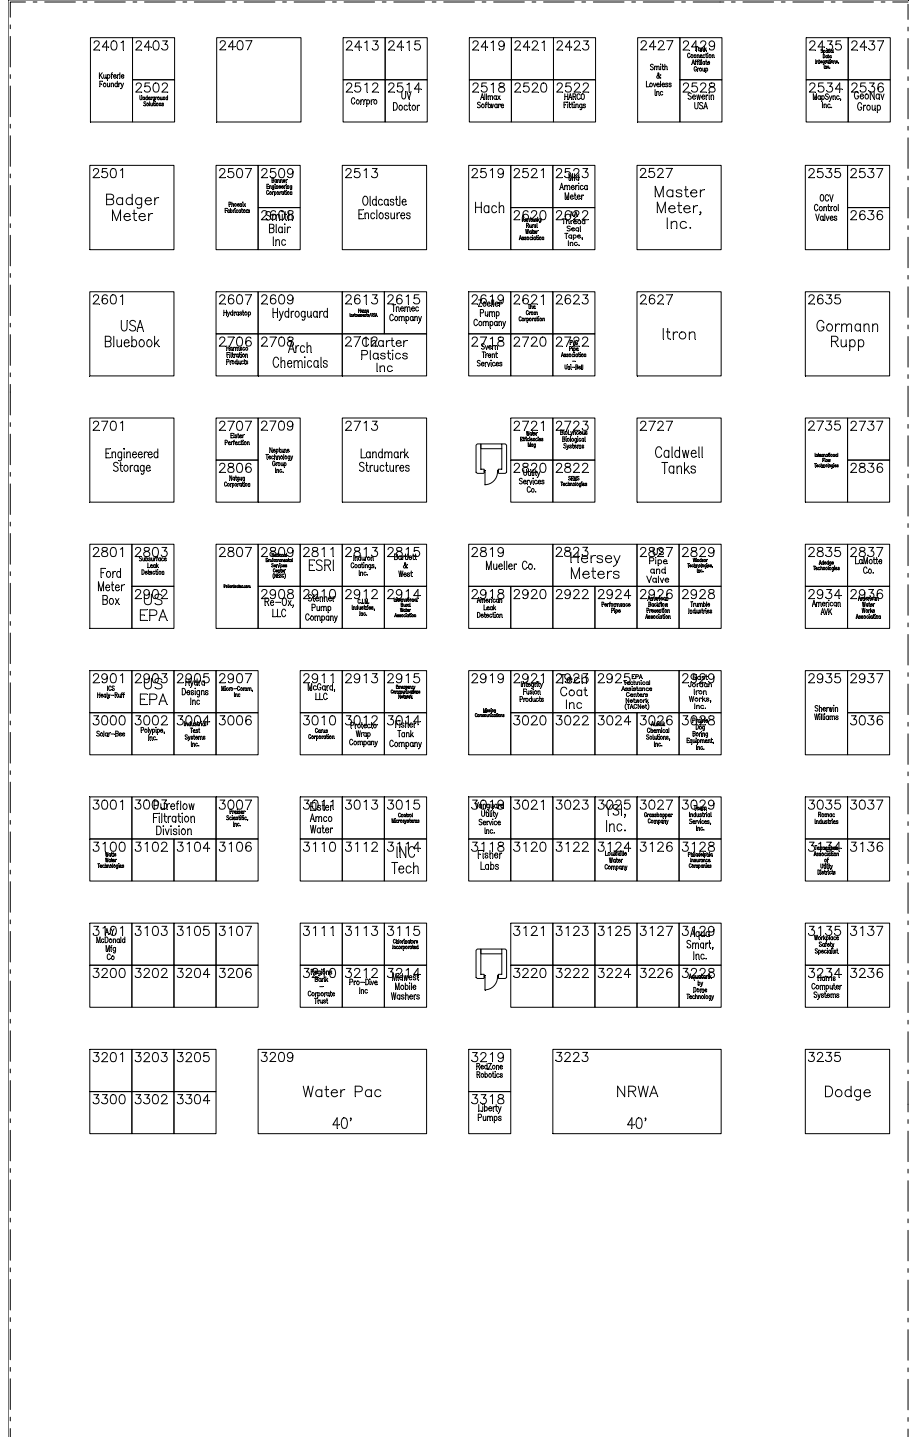

Registration LOBBY A

Coffee Cart \*

STORAGE

CONF. ROOM 107 25'x25'6"

CONF. ROOM 108 30'x25'6"

CONF. ROOM 109 30'x25'6"

CONF. ROOM 110 29'8"x25'6"

STORAGE

16' W x 20' H

CONCRESSION

DOOR E-18 16' W x 14' H

PHONES

WOMEN

MEN

CONC.

DOOR E-20 22' W x 14' H

SOUTH WING "A" TRUCK DOCK

McLellan Equipment 40'

Dodge 60' 50'

NTDPC 80' 30'

ARI 40'

2656 Co Inc

2554